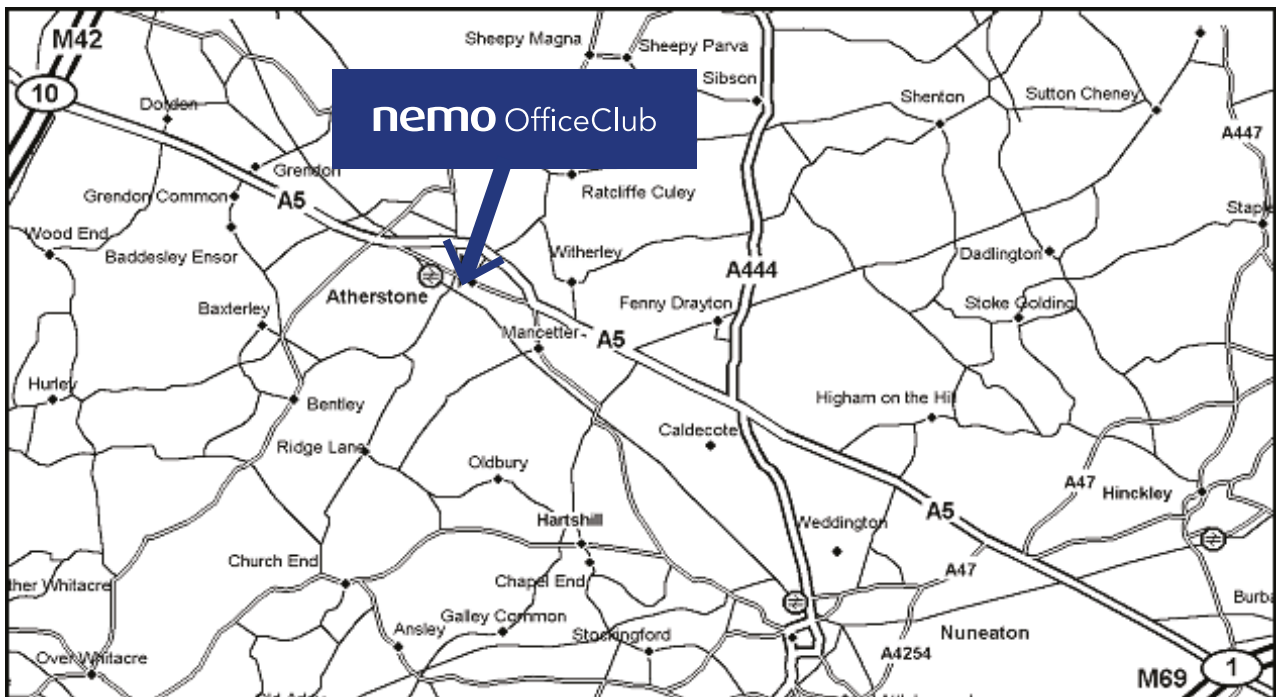

How To Find nemo OfficeClub

125b Long Street, Atherstone, Warwickshire, CV9 1AB

Tel: 01827 721100 | Email: info@nemoofficeclub.co.uk | www.nemoofficeclub.co.uk | Twitter: @NemoOfficeClub

Travelling from the M42: Leave at junction 10 and follow the A5 towards Nuneaton. Follow this road through Dordon and Grendon, until you see the sign on the left for Atherstone town centre. As you enter the town centre, follow the road to the right along Station Street and into South Street. Take the first left immediately after Supermarket and the zebra crossing into a council car park where you will see two gate entrances at the end. Nemo Office Club is the gate on the left.

GPS/Sat Nav Users: Please use South Street postcode **CV9 1DE** to find our car park